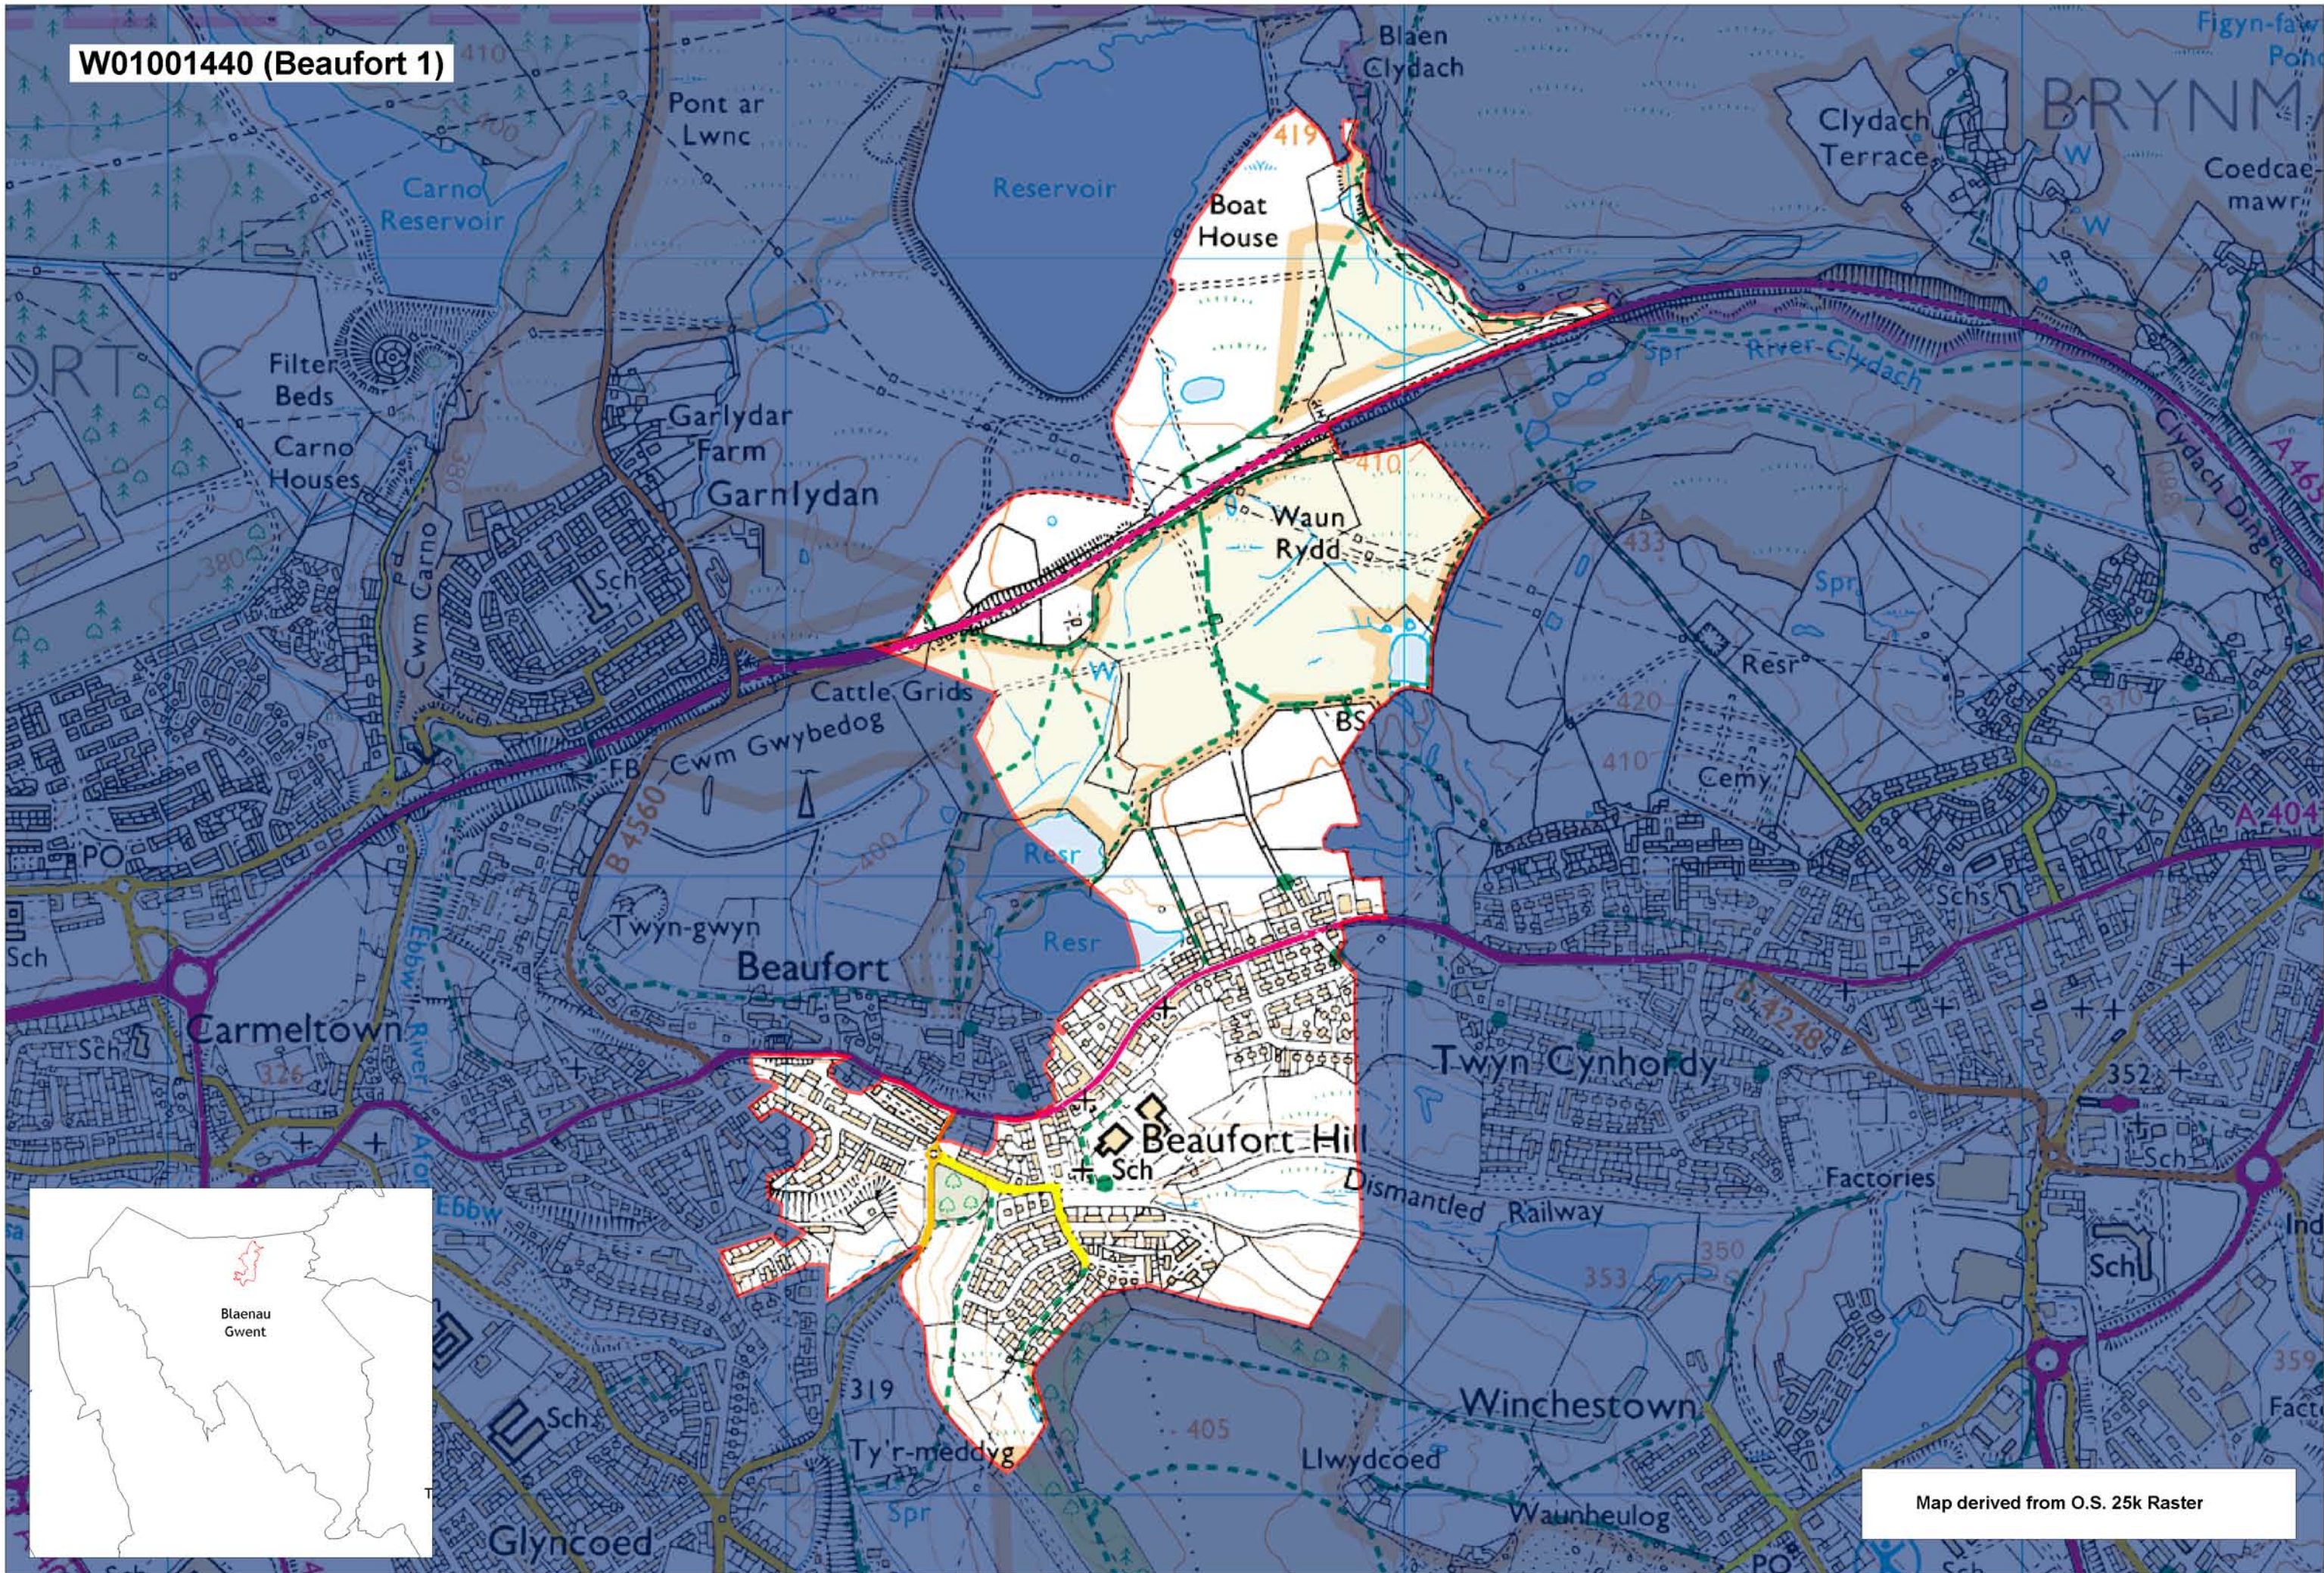

W01001440 (Beaufort 1)

Map derived from O.S. 25k Raster